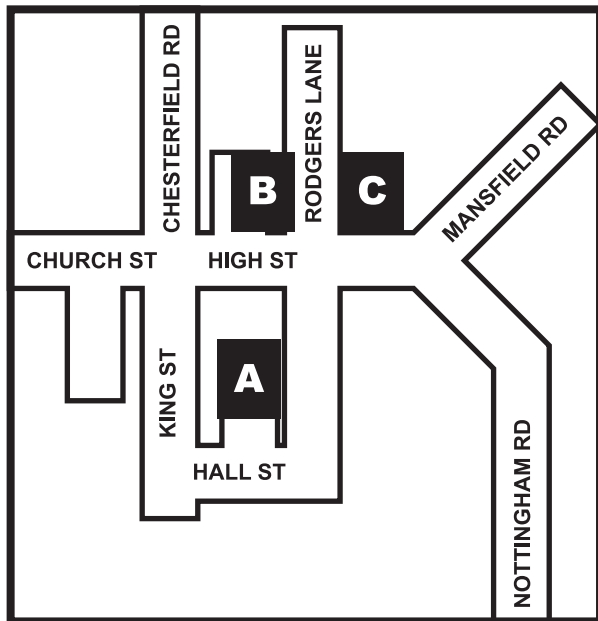

Alfreton

Belper

Heanor

Ripley

Car Park Location		Max Free Stay
ALFRETON		
A	Severn Square	3hrs
B	Rodgers Lane West	10hrs
C	Rodgers Lane East	10hrs
BELPER		
A	Bridge Street	3hrs
B	Derwent Street	3hrs
C	Field Lane	10hrs
D	Green Lane	3hrs
E	Shortlands	10hrs
F	River Gardens	10hrs
HEANOR		
A	Ilkeston Road	10hrs
B	Market Place	1hr
C	Whysall Street East	3hrs
D	Whysall Street West	10hrs
E	Wilmot Street South	10hrs
F	Leisure Centre	10hrs
RIPLEY		
A	Crossley Street	3hrs
B	Church Street	3hrs
C	Malthouse Yard	3hrs
D	Slack Lane	10hrs
E	Market Place	2hrs
F	Moseley Street	10hrs
G	Nottingham Road	3hrs
H	Shirley Road	10hrs
I	Wellington Road	10hrs
J	Town Hall (Saturdays Only)	10hrs
K	Leisure Centre	10hrs
L	Beech House	10hrs