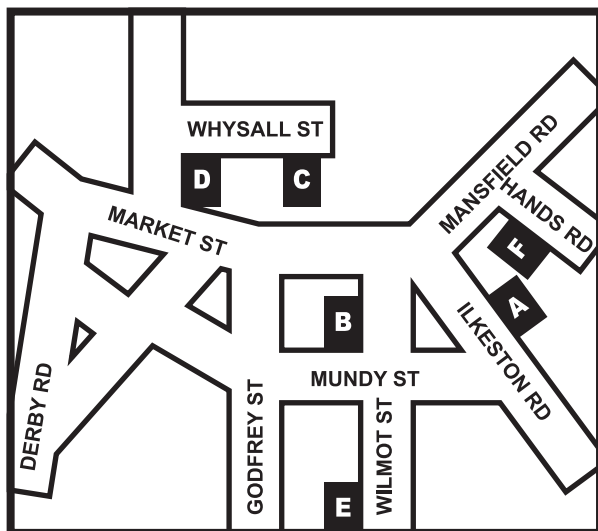

# Ripley

Car Park Location		Max Free Stay
<b>ALFRETON</b>		
A	Severn Square	3hrs
B	Rodgers Lane West	10hrs
C	Rodgers Lane East	10hrs
<b>BELPER</b>		
A	Bridge Street	3hrs
B	Derwent Street	3hrs
C	Field Lane	10hrs
D	Green Lane	3hrs
E	Shortlands	10hrs
F	River Gardens	10hrs
<b>HEANOR</b>		
A	Ilkeston Road	10hrs
B	Market Place	1hr
C	Whysall Street East	3hrs
D	Whysall Street West	10hrs
E	Wilmot Street South	10hrs
F	Leisure Centre	10hrs
<b>RIPLEY</b>		
A	Crossley Street	3hrs
B	Church Street	3hrs
C	Malthouse Yard	3hrs
D	Slack Lane	10hrs
E	Market Place	2hrs
F	Moseley Street	10hrs
G	Nottingham Road	3hrs
H	Shirley Road	10hrs
I	Wellington Road	10hrs
J	Town Hall (Saturdays Only)	10hrs
K	Leisure Centre	10hrs
L	Beech House	10hrs