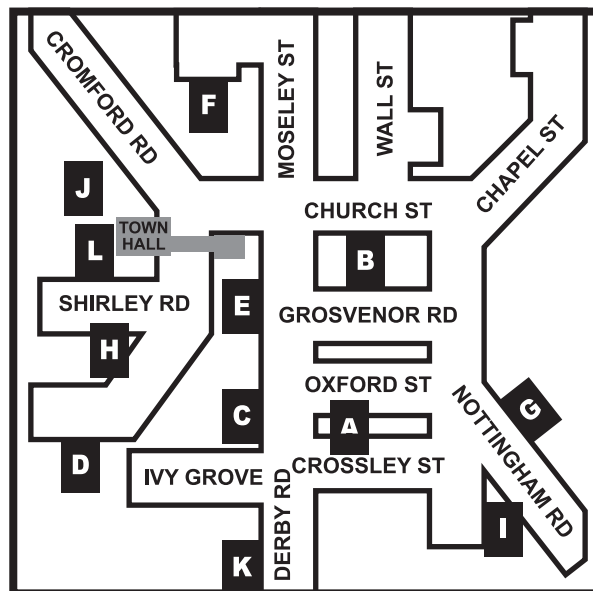

# Alfreton

# Ripley

Car Park Location		Max Free Stay
<b>ALFRETON</b>		
A	Severn Square	3hrs
B	Rodgers Lane West	10hrs
C	Rodgers Lane East	10hrs
<b>BELPER</b>		
A	Bridge Street	3hrs
B	Derwent Street	3hrs
C	Field Lane	10hrs
D	Green Lane	3hrs
E	Shortlands	10hrs
F	River Gardens	10hrs
<b>HEANOR</b>		
A	Ilkeston Road	10hrs
B	Market Place	1hr
C	Whysall Street East	3hrs
D	Whysall Street West	10hrs
E	Wilmot Street South	10hrs
F	Leisure Centre	10hrs
<b>RIPLEY</b>		
A	Crossley Street	3hrs
B	Church Street	3hrs
C	Malthouse Yard	3hrs
D	Slack Lane	10hrs
E	Market Place	2hrs
F	Moseley Street	10hrs
G	Nottingham Road	3hrs
H	Shirley Road	10hrs
I	Wellington Road	10hrs
J	Town Hall (Saturdays Only)	10hrs
K	Leisure Centre	10hrs
L	Beech House	10hrs