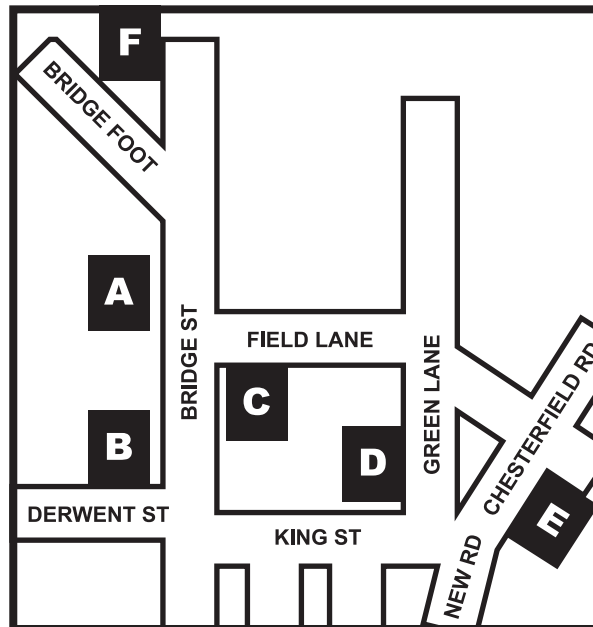

Alfreton

Belper

Heanor

Ripley

Car Park Location		Max Free Stay
ALFRETON		
A	Severn Square	3hrs
B	Rodgers Lane West	10hrs
C	Rodgers Lane East	10hrs
BELPER		
A	Bridge Street	3hrs
B	Derwent Street	3hrs
C	Field Lane	10hrs
D	Green Lane	3hrs
E	Shortlands	10hrs
F	River Gardens	10hrs
HEANOR		
A	Ilkeston Road	10hrs
B	Market Place	1hr
C	Whysall Street East	3hrs
D	Whysall Street West	10hrs
E	Wilmot Street South	10hrs
F	Leisure Centre	10hrs
RIPLEY		
A	Crossley Street	3hrs
B	Church Street	3hrs
C	Malthouse Yard	3hrs
D	Slack Lane	10hrs
E	Market Place	2hrs
F	Moseley Street	10hrs
G	Nottingham Road	3hrs
H	Shirley Road	10hrs
I	Wellington Road	10hrs
J	Town Hall (Saturdays Only)	10hrs
K	Leisure Centre	10hrs
L	Beech House	10hrs