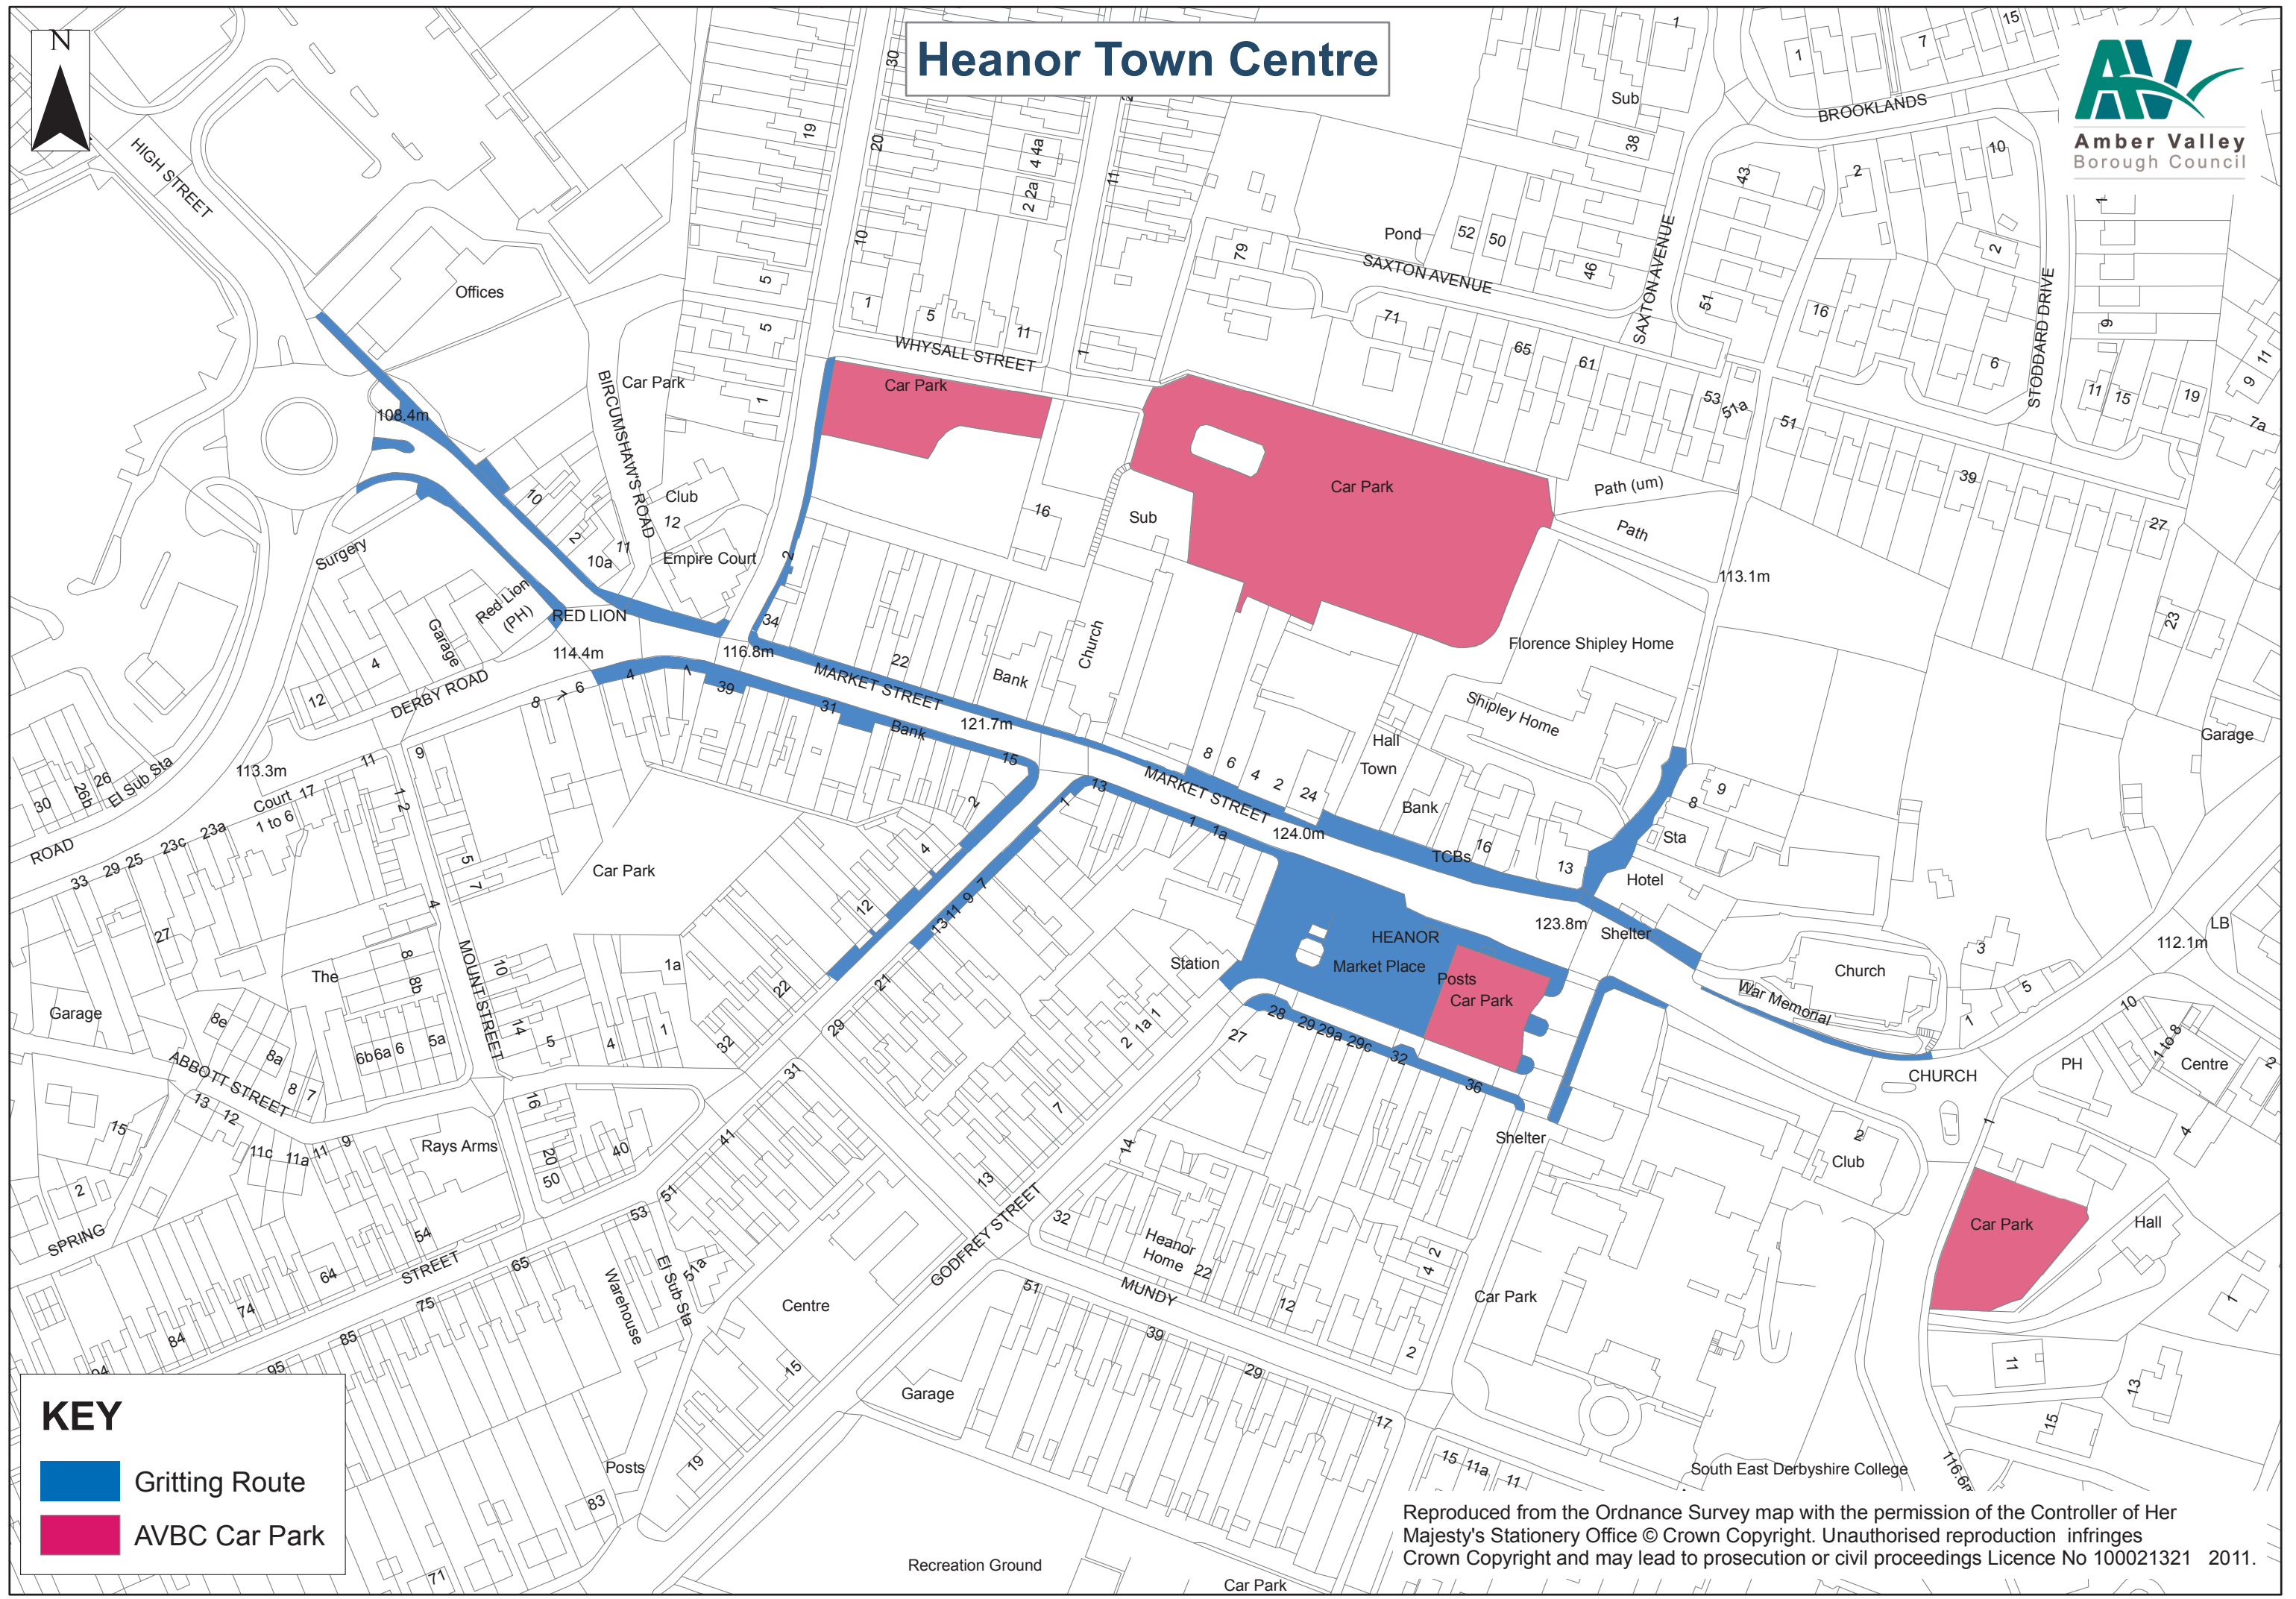

# Heanor Town Centre

**KEY**

-  Gritting Route
-  AVBC Car Park

Reproduced from the Ordnance Survey map with the permission of the Controller of Her Majesty's Stationery Office © Crown Copyright. Unauthorised reproduction infringes Crown Copyright and may lead to prosecution or civil proceedings Licence No 100021321 2011.