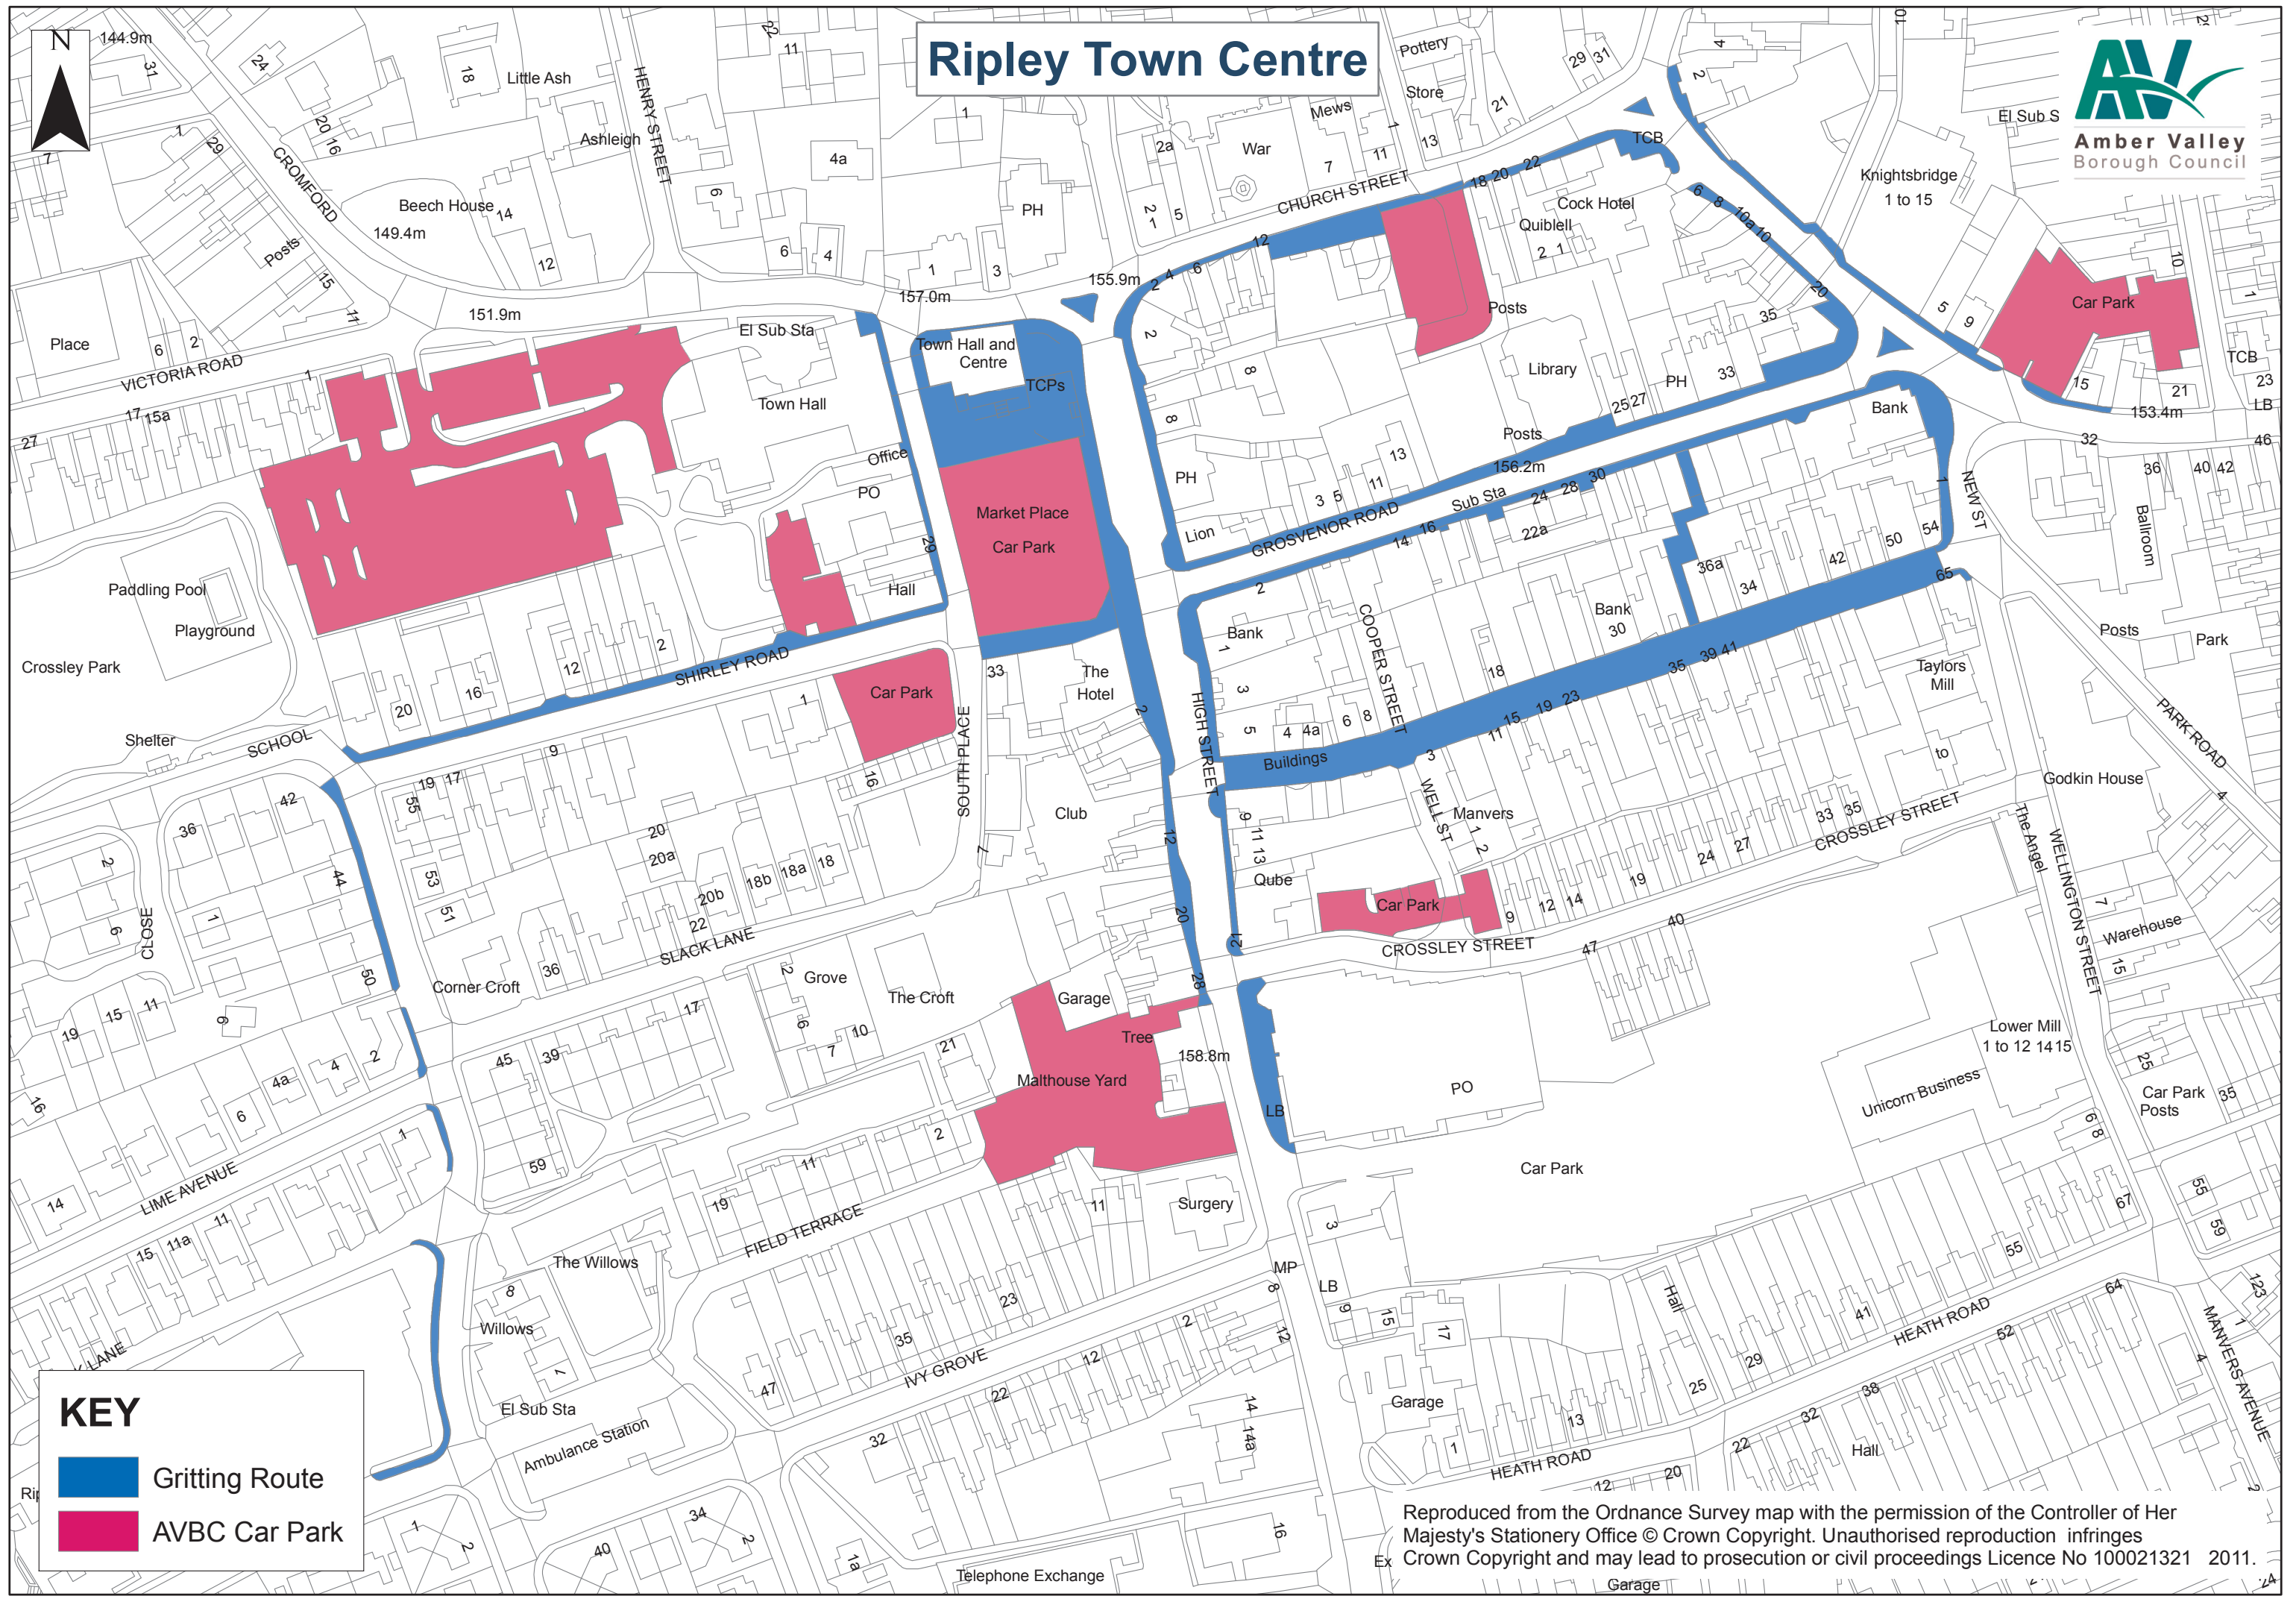

# Ripley Town Centre

**KEY**

- Gritting Route
- AVBC Car Park

Reproduced from the Ordnance Survey map with the permission of the Controller of Her Majesty's Stationery Office © Crown Copyright. Unauthorised reproduction infringes Ex Crown Copyright and may lead to prosecution or civil proceedings Licence No 100021321 2011.