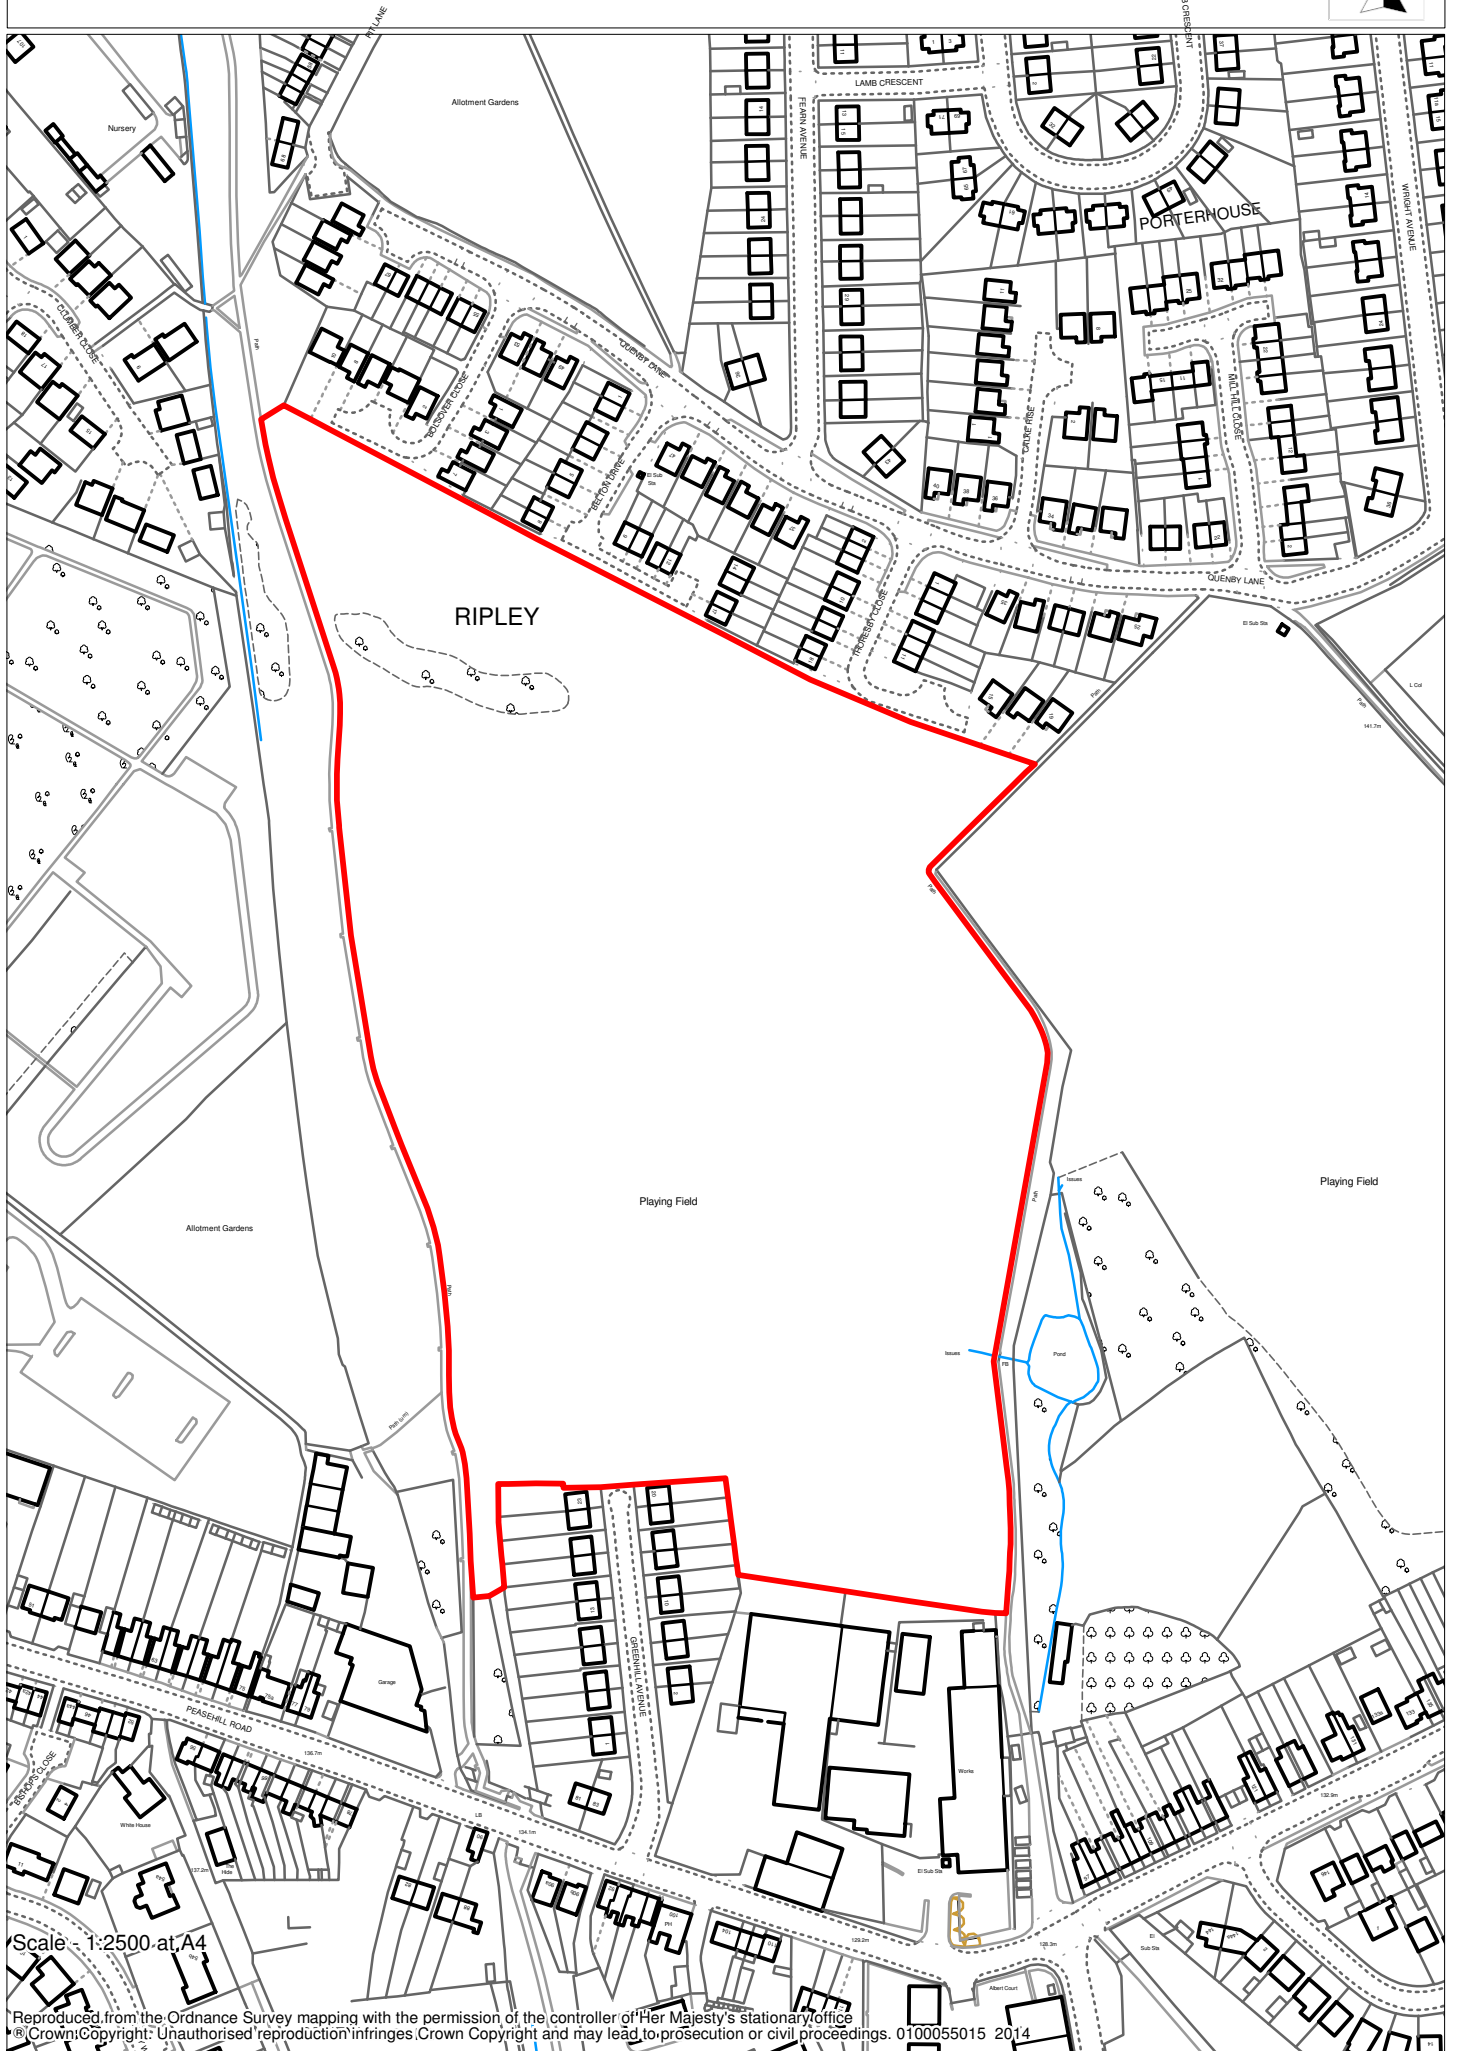

Pit Top, Ripley

Scale - 1:2500 at A4