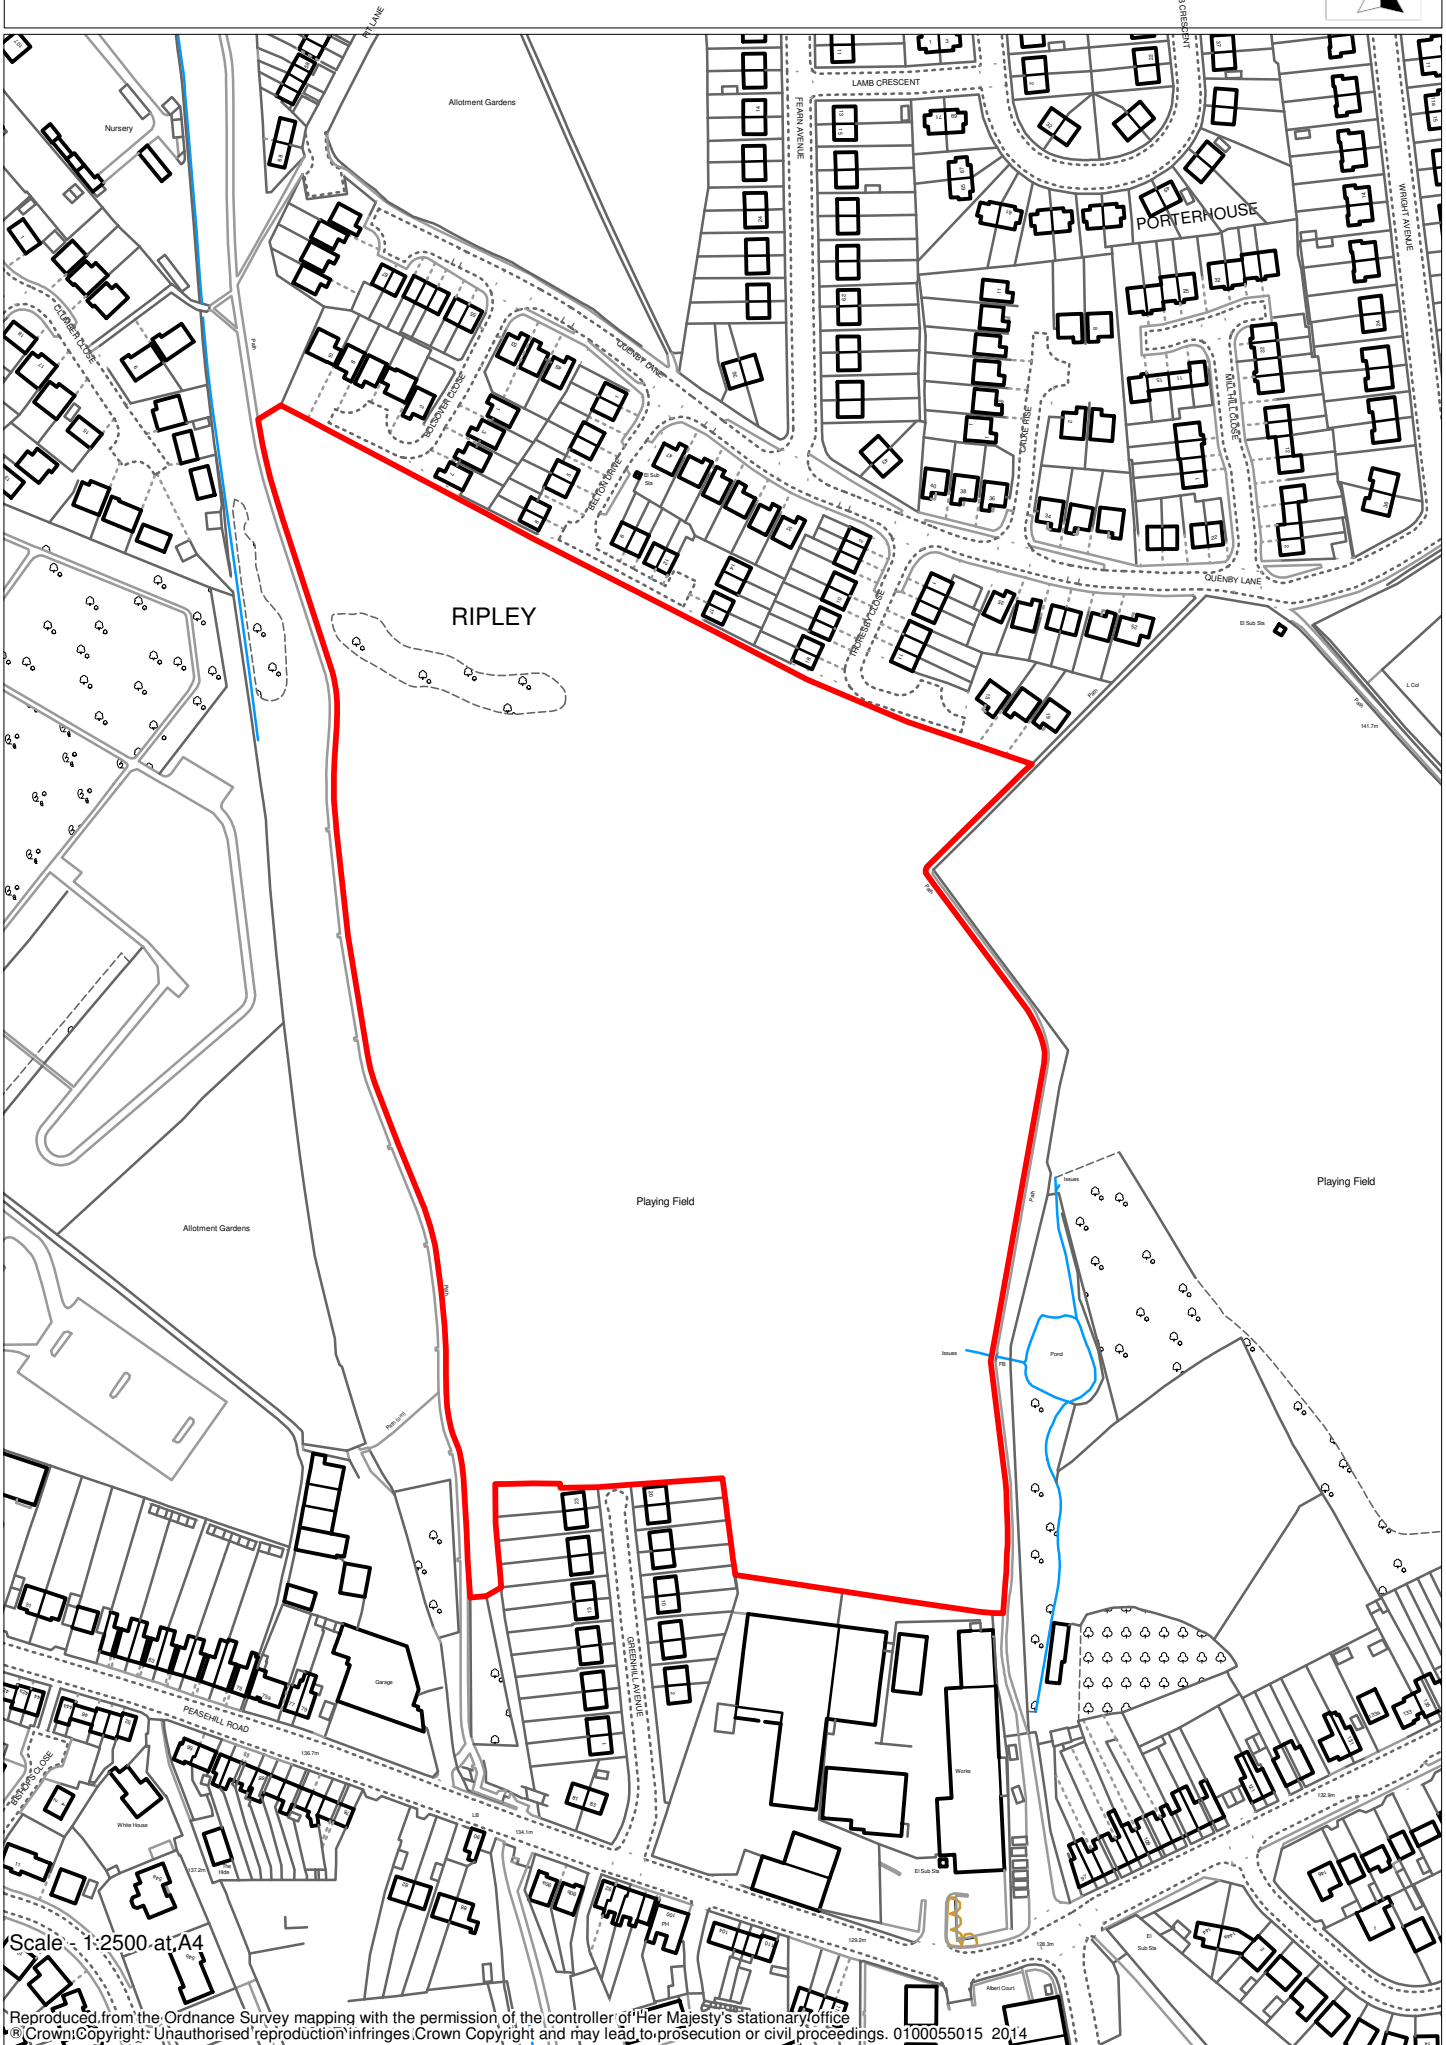

# Pit Top, Ripley

Scale - 1:2500 at A4