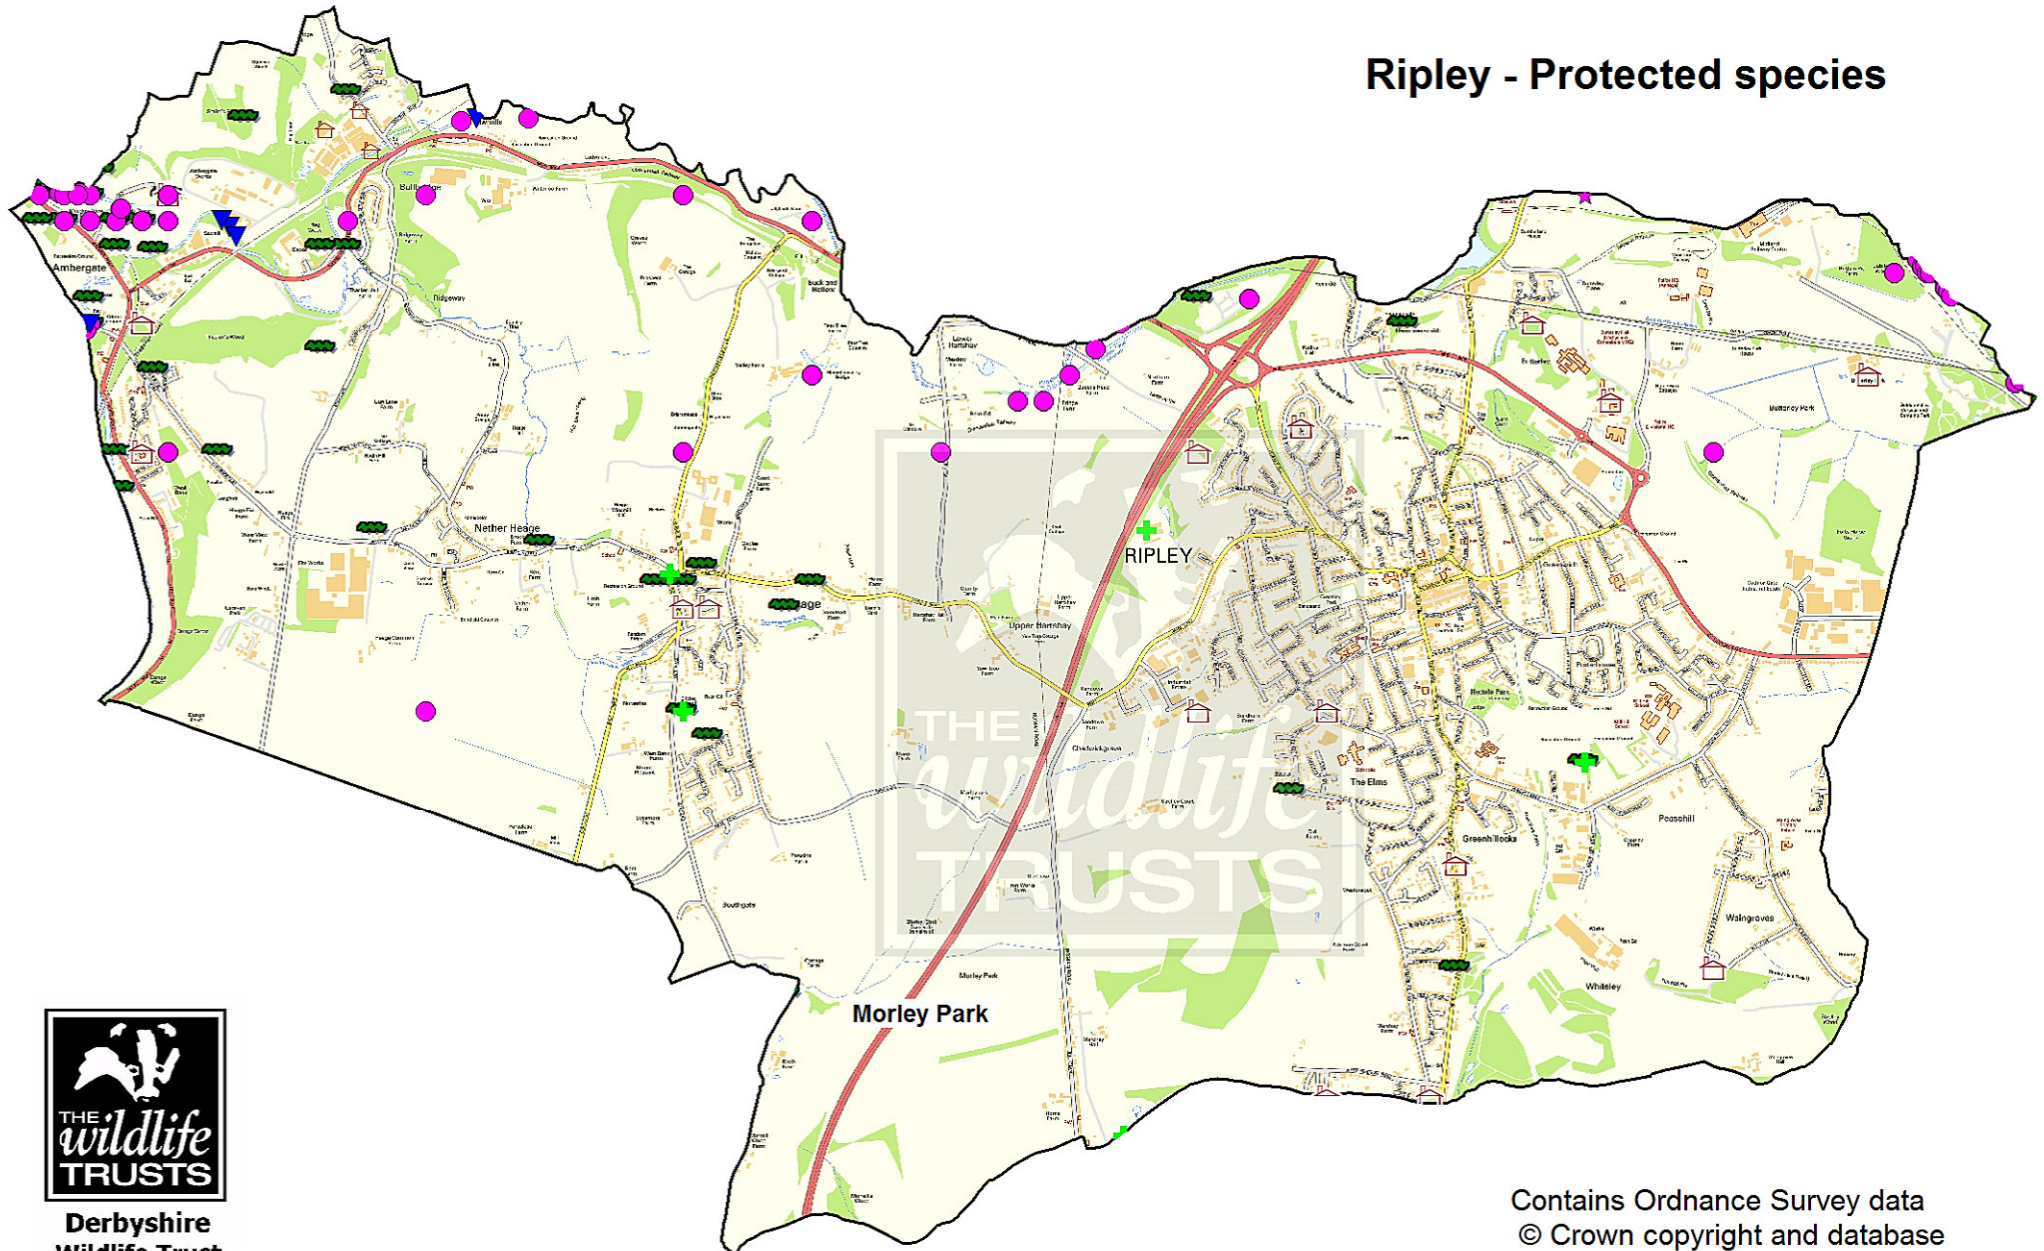

Ripley - Protected species

Derbyshire
Wildlife Trust

Contains Ordnance Survey data
© Crown copyright and database
right [2013]